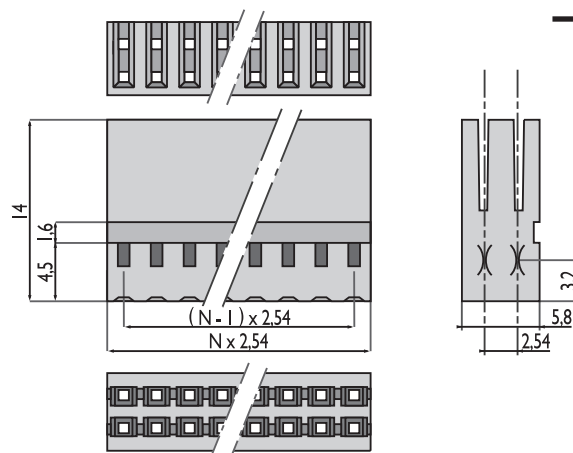

CRIMPFLEX® housings

HOUSING SERIES OF xx

- Removable connection with all types of 0.635 mm (.025") square or round pin headers.
- Housings are side to side and end to end stackable.
- Standard single housing for use with all female contacts or long male pins.

→ Mates with headers (tin or gold plated)
ref. 12-17-111-xx-1
ref. 12-17-141-xx-1
(refer to page 34)

POLARIZATION	LOCKING SYSTEM	NUMBER OF ROWS	NUMBER OF WAYS XX
NO	NO	1	02 → 25 (on request : 26 → 51)

Dimensions in mm

HOUSING SERIES 4F xx

- This housing allows connection of a double row flexible jumper onto a 2 rows, 0.635 mm (.025") square or round pin header.
- Housings are end to end stackable.

→ Mates with headers (tin or gold plated)
ref. 16-17-111-xx-1
ref. 16-17-141-xx-1
(refer to page 34)

POLARIZATION	LOCKING SYSTEM	NUMBER OF ROWS	NUMBER OF WAYS XX
NO	NO	2	04 → 50

Dimensions in mm