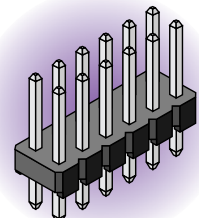

CRIMPFLEX® housings

HOUSING SERIES OF xx

- Removable connection with all types of 0.635 mm (.025") square or round pin headers.
- Housings are side to side and end to end stackable.
- Standard single housing for use with all female contacts or long male pins.

→ Mates with headers (tin or gold plated)
ref. 12-17-111-xx-1
ref. 12-17-141-xx-1
(refer to page 34)

POLARIZATION	LOCKING SYSTEM	NUMBER OF ROWS	NUMBER OF WAYS XX
NO	NO	1	02 → 25 (on request : 26 → 51)

Dimensions in mm

HOUSING SERIES 4F xx

- This housing allows connection of a double row flexible jumper onto a 2 rows, 0.635 mm (.025") square or round pin header.
- Housings are end to end stackable.

→ Mates with headers (tin or gold plated)
ref. 16-17-111-xx-1
ref. 16-17-141-xx-1
(refer to page 34)

POLARIZATION	LOCKING SYSTEM	NUMBER OF ROWS	NUMBER OF WAYS XX
NO	NO	2	04 → 50

Dimensions in mm