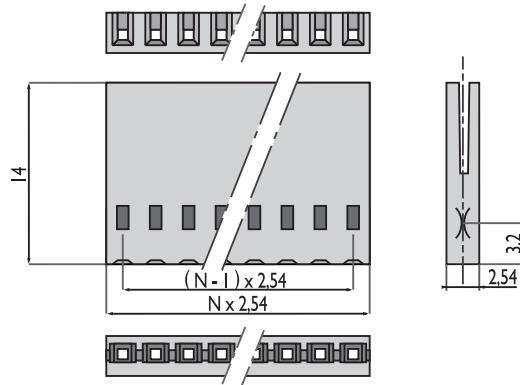

CRIMPFLEX® housings

HOUSING SERIES OF xx

- Removable connection with all types of 0.635 mm (.025") square or round pin headers.
- Housings are side to side and end to end stackable.
- Standard single housing for use with all female contacts or long male pins.

→ Mates with headers (tin or gold plated)
ref. 12-17-111-xx-1
ref. 12-17-141-xx-1
(refer to page 34)

POLARIZATION	LOCKING SYSTEM	NUMBER OF ROWS	NUMBER OF WAYS XX
NO	NO	1	02 → 25 (on request : 26 → 51)

Dimensions in mm

HOUSING SERIES 4F xx

- This housing allows connection of a double row flexible jumper onto a 2 rows, 0.635 mm (.025") square or round pin header.
- Housings are end to end stackable.

→ Mates with headers (tin or gold plated)
ref. 16-17-111-xx-1
ref. 16-17-141-xx-1
(refer to page 34)

POLARIZATION	LOCKING SYSTEM	NUMBER OF ROWS	NUMBER OF WAYS XX
NO	NO	2	04 → 50

Dimensions in mm