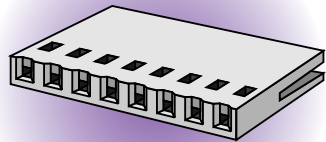

CRIMPFLEX® housings

HOUSING SERIES OF xx

- Removable connection with all types of 0.635 mm (.025") square or round pin headers.
- Housings are side to side and end to end stackable.
- Standard single housing for use with all female contacts or long male pins.

→ Mates with headers (tin or gold plated)
ref. 12-17-111-xx-1
ref. 12-17-141-xx-1
(refer to page 34)

POLARIZATION	LOCKING SYSTEM	NUMBER OF ROWS	NUMBER OF WAYS XX
NO	NO	1	02 → 25 (on request : 26 → 51)

Dimensions in mm

HOUSING SERIES 4F xx

- This housing allows connection of a double row flexible jumper onto a 2 rows, 0.635 mm (.025") square or round pin header.
- Housings are end to end stackable.

→ Mates with headers (tin or gold plated)
ref. 16-17-111-xx-1
ref. 16-17-141-xx-1
(refer to page 34)