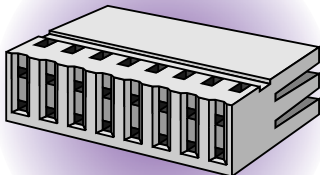

CRIMPFLEX® housings

HOUSING SERIES OF xx

- Removable connection with all types of 0.635 mm (.025") square or round pin headers.
- Housings are side to side and end to end stackable.
- Standard single housing for use with all female contacts or long male pins.

→ Mates with headers (tin or gold plated)
ref. 12-17-111-xx-1
ref. 12-17-141-xx-1
(refer to page 34)

POLARIZATION	LOCKING SYSTEM	NUMBER OF ROWS	NUMBER OF WAYS XX
NO	NO	1	02 → 25 (on request : 26 → 51)

Dimensions in mm

HOUSING SERIES 4F xx

- This housing allows connection of a double row flexible jumper onto a 2 rows, 0.635 mm (.025") square or round pin header.
- Housings are end to end stackable.

→ Mates with headers (tin or gold plated)
ref. 16-17-111-xx-1
ref. 16-17-141-xx-1
(refer to page 34)

POLARIZATION	LOCKING SYSTEM	NUMBER OF ROWS	NUMBER OF WAYS XX
NO	NO	2	04 → 50

Dimensions in mm