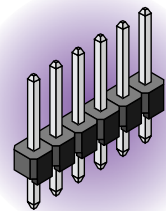

CRIMPFLEX® housings

HOUSING SERIES OF xx

- Removable connection with all types of 0.635 mm (.025") square or round pin headers.
- Housings are side to side and end to end stackable.
- Standard single housing for use with all female contacts or long male pins.

→ Mates with headers (tin or gold plated)
ref. 12-17-111-xx-1
ref. 12-17-141-xx-1
(refer to page 34)

POLARIZATION	LOCKING SYSTEM	NUMBER OF ROWS	NUMBER OF WAYS XX
NO	NO	1	02 → 25 (on request : 26 → 51)

Dimensions in mm

HOUSING SERIES 4F xx

- This housing allows connection of a double row flexible jumper onto a 2 rows, 0.635 mm (.025") square or round pin header.
- Housings are end to end stackable.

→ Mates with headers (tin or gold plated)
ref. 16-17-111-xx-1
ref. 16-17-141-xx-1
(refer to page 34)

POLARIZATION	LOCKING SYSTEM	NUMBER OF ROWS	NUMBER OF WAYS XX
NO	NO	2	04 → 50

Dimensions in mm